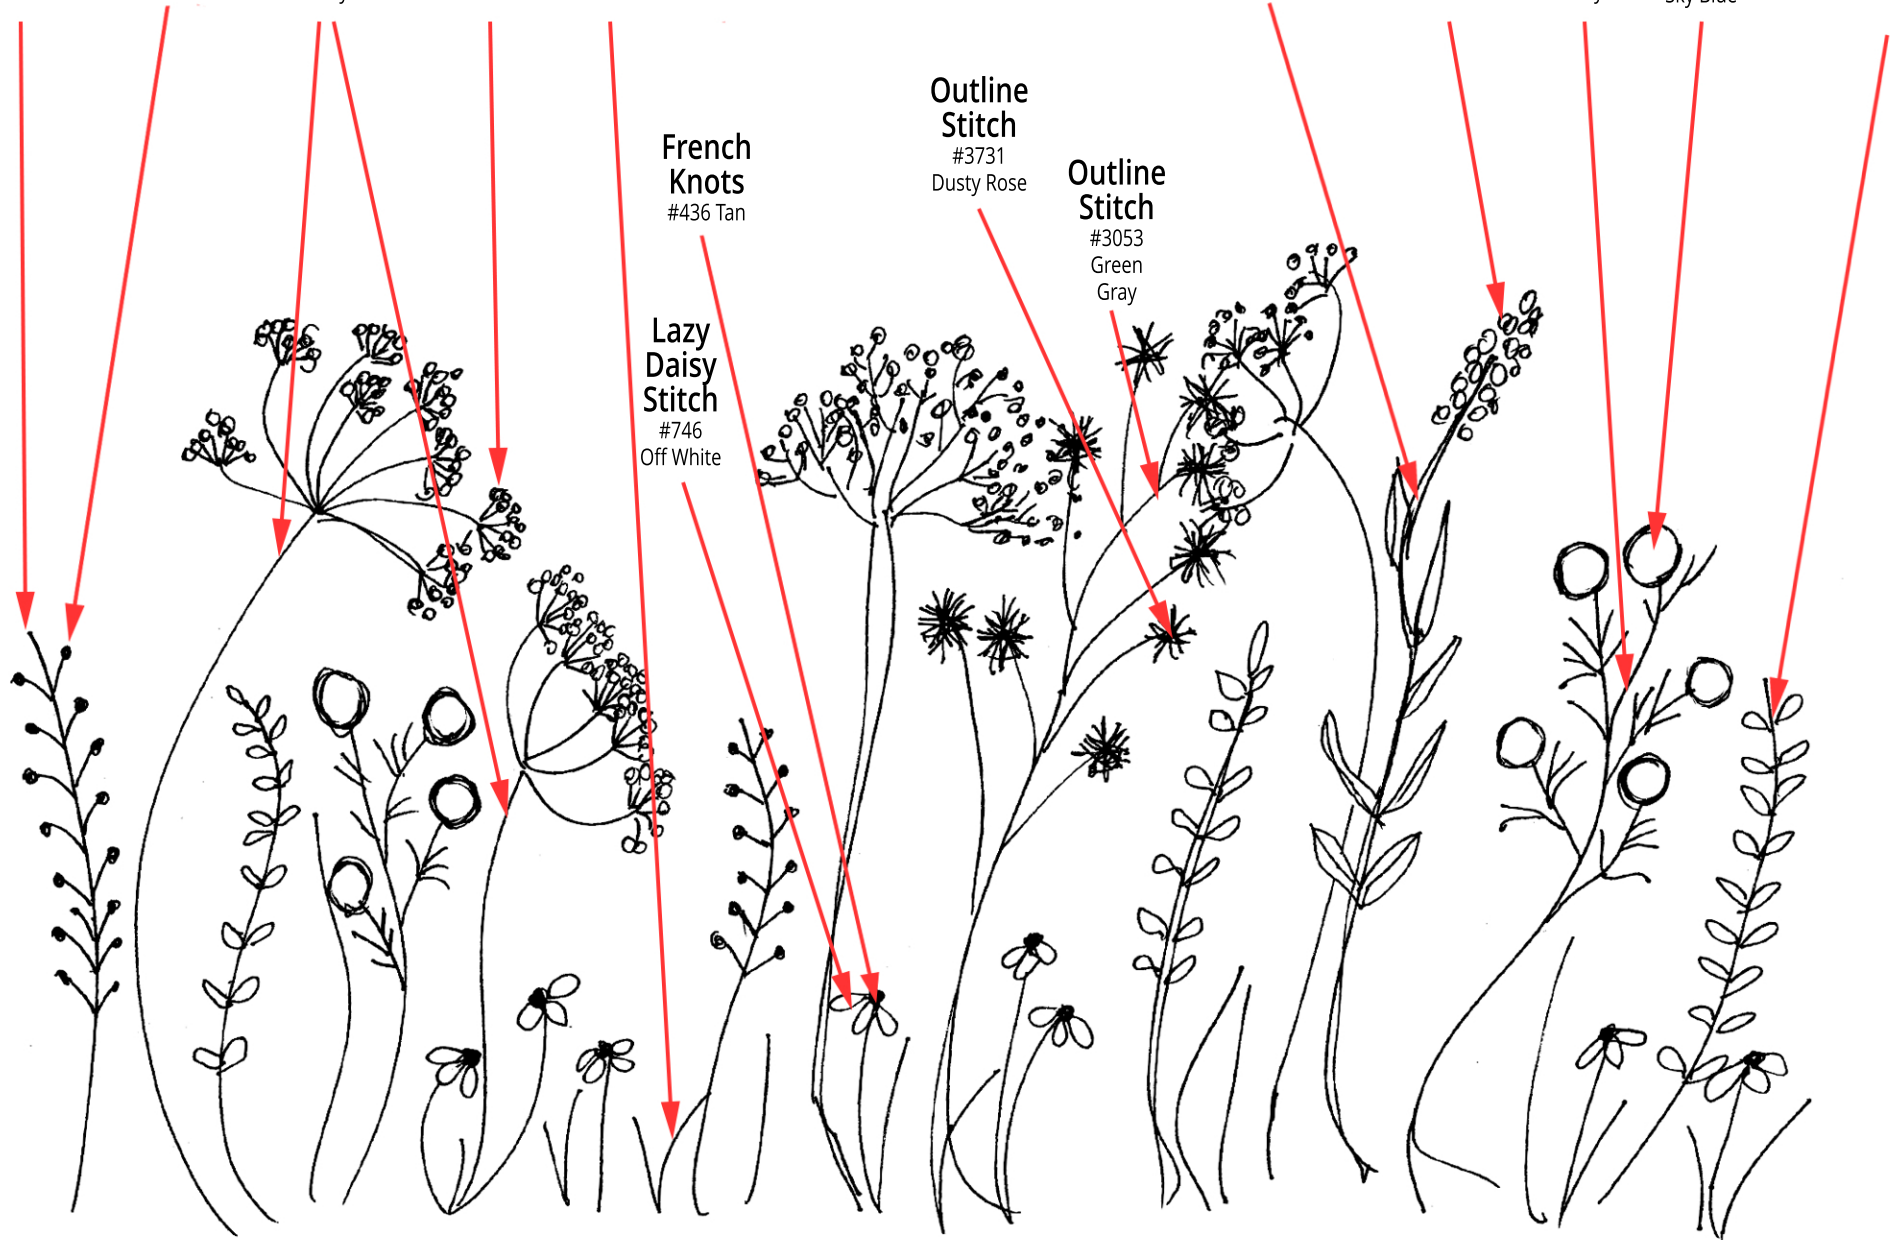

**Outline
Stitch**
#520 Fern
Dk Green

**French
Knots**
#519 Sky Blue

**Outline
Stitch**
#3053
Green
Gray

**French
Knots**
#B5200
Snow White

**Outline
Stitch**
#935 Avocado
Dk Green

**Outline St = Stem
Satin St = Leaves**
#520 Fern Dk Green

**French
Knots**
#3746 Blue
Violet Dark

**Outline
Stitch**
#3053
Green
Gray

**Spider
Web
Rose**
#519
Sky Blue

**Outline
Stitch**
#935 Avocado
Dk Green

**French
Knots**
#436 Tan

**Lazy
Daisy
Stitch**
#746
Off White

**Outline
Stitch**
#3731
Dusty Rose

**Outline
Stitch**
#3053
Green
Gray

© Paula Heckathorn 2023

Shown with DMC 6 Strand Floss; 3 strands all stitches.
Actual size printed on 8.5" x 11" paper/transfer sheets,
landscape @100% or smaller % to fit your project.

Summer Posies